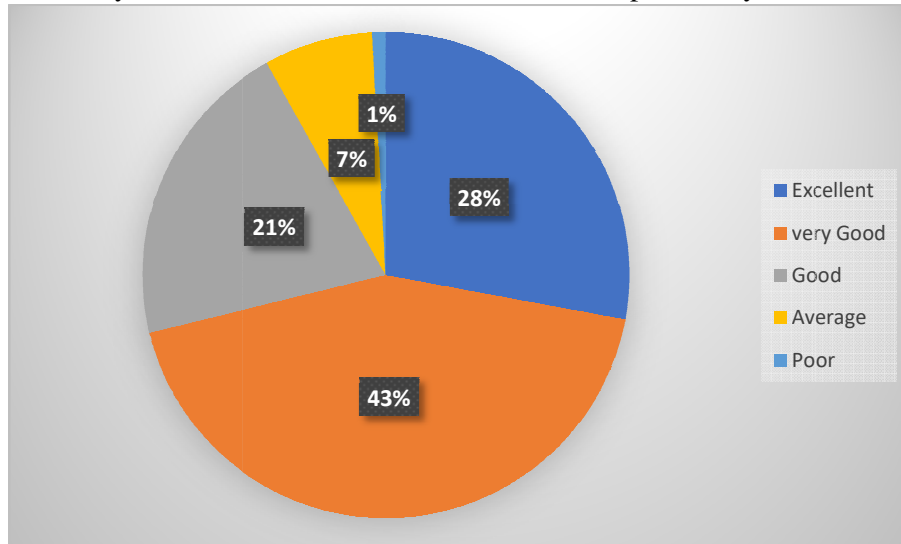

8. How do you rate the fairness of internal evaluation process by the teacher?