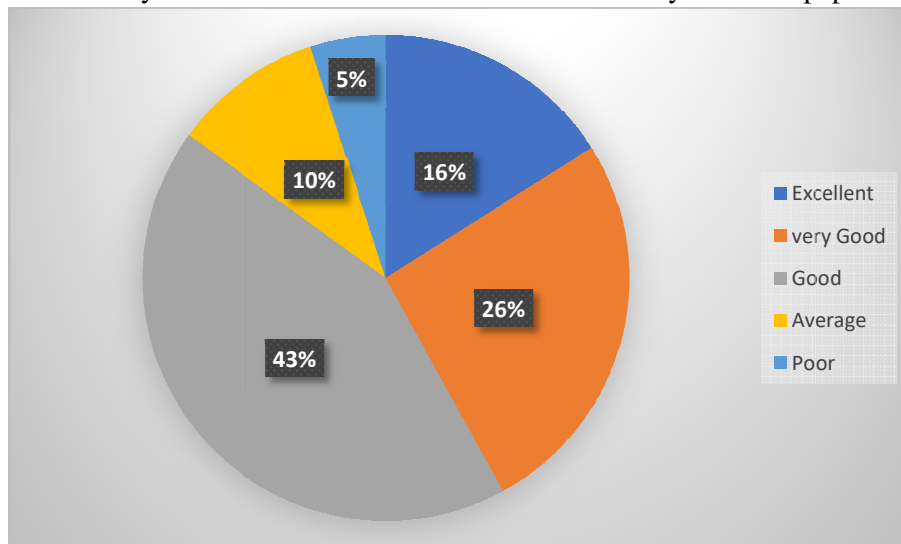

9. How do you rate the external evaluation scheme for your exam paper?