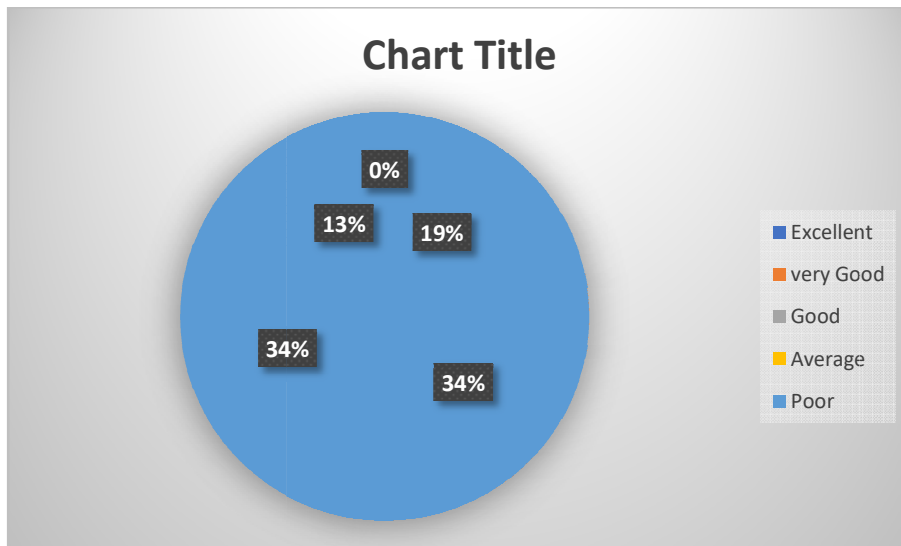

2. How do you rate the relevance of unit in syllabus relevant to the course