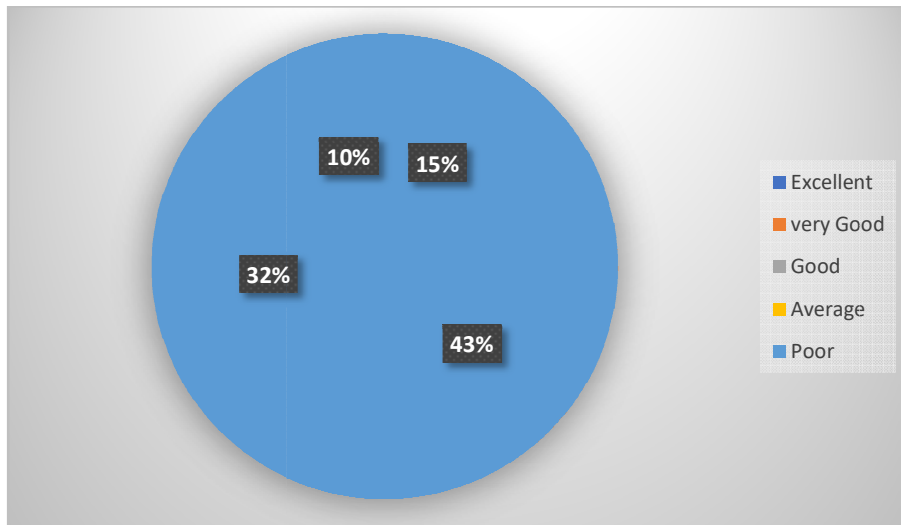

1. How do you rate the sequence of course that you have studied are in sequence to what you have studied in the previous semesters?