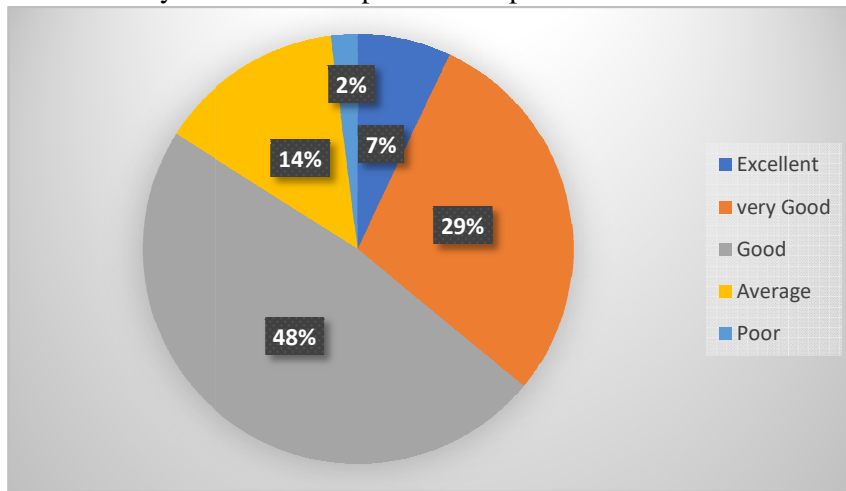

10. How do you rate the competencies expected out of the course?