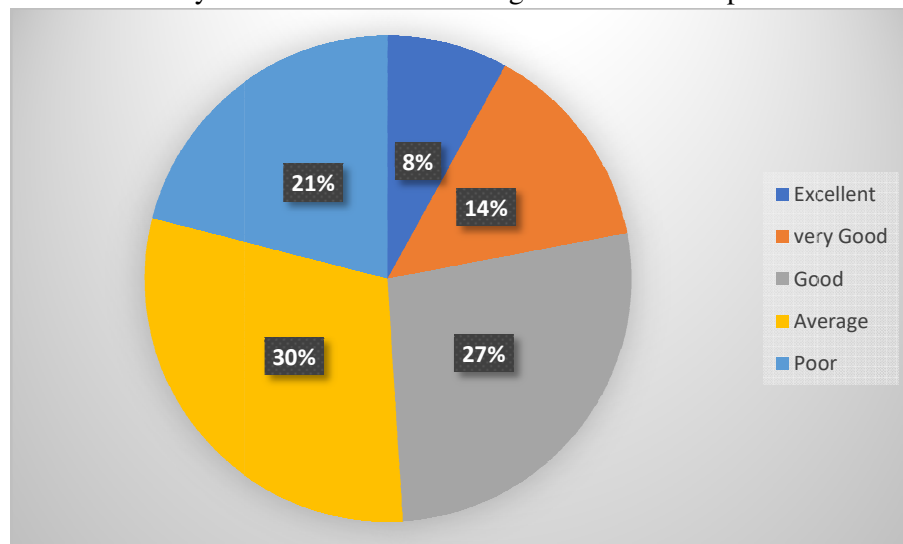

11. How do you rate the courses having LAB based components?