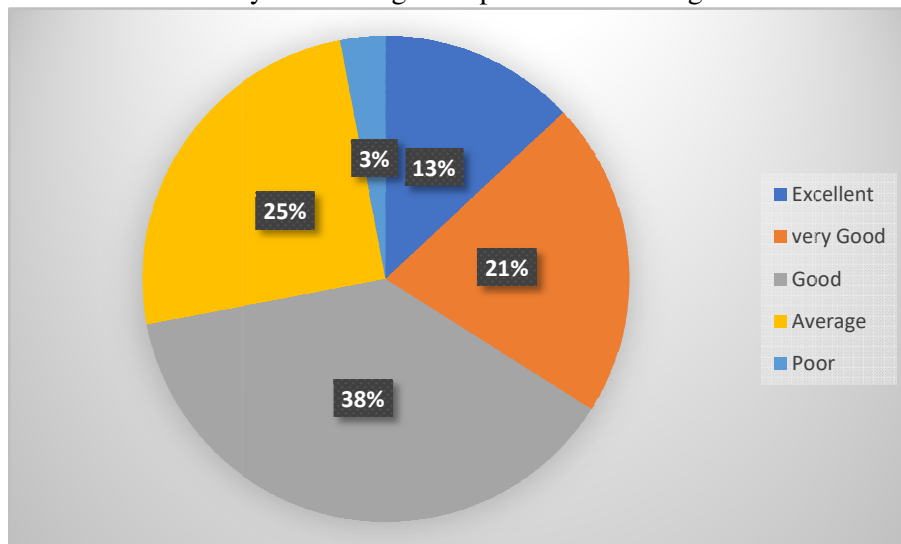

3. Were you able to get the prescribed reading materials?