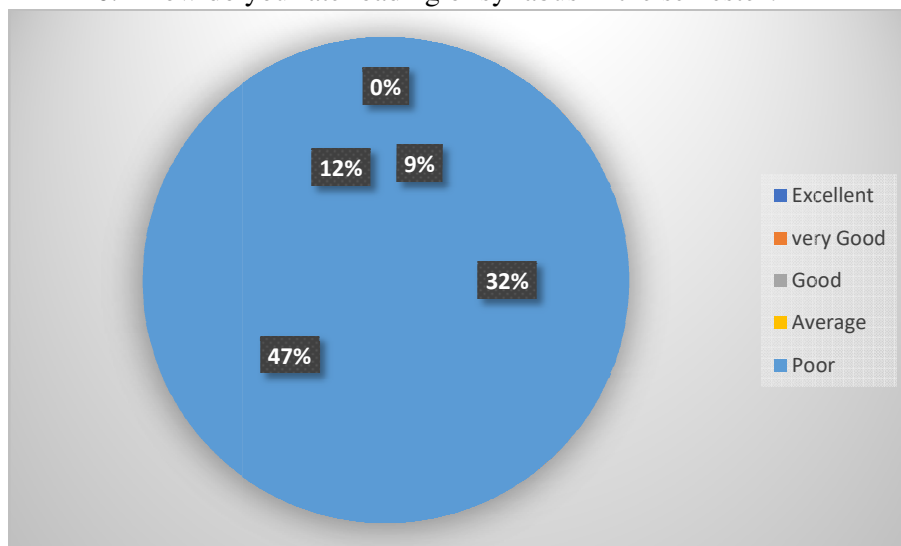

6. How do you rate loading of syllabus in the semester?