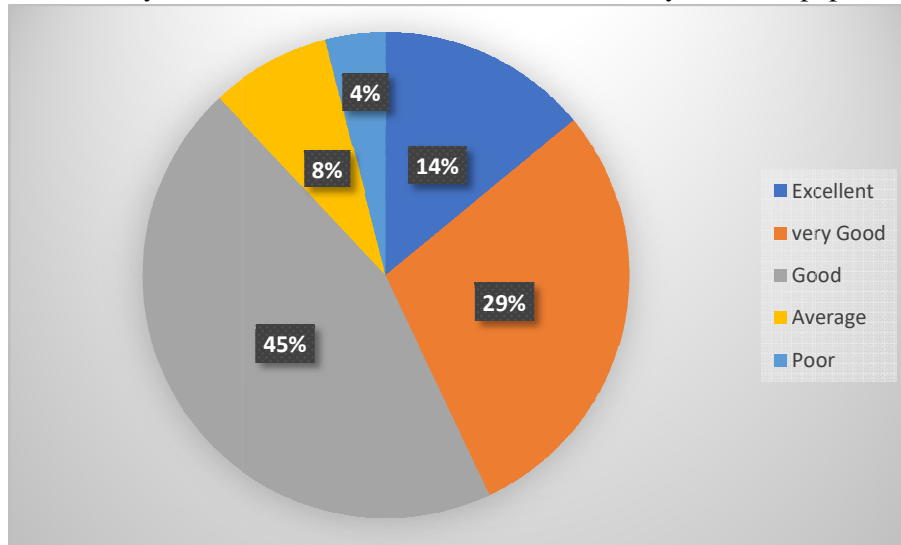

7. How do you rate the internal evaluation scheme for your exam paper?